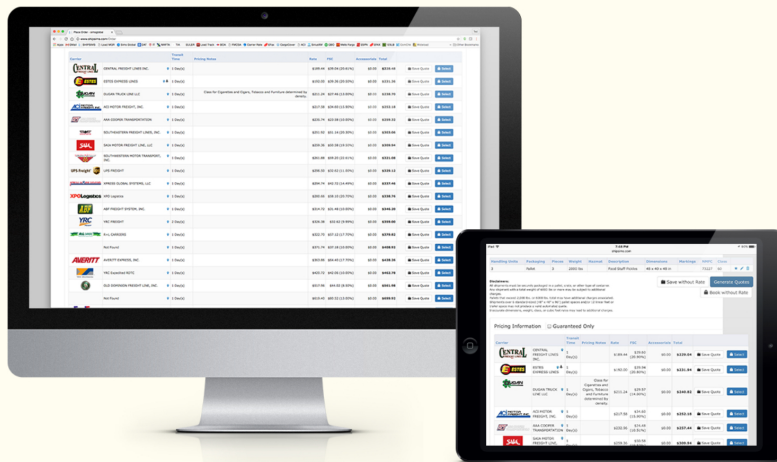

International

We offer global freight services wherever you do business. Whether by air, land, or sea, worldwide door-to-door shipments begin with Sims.

QUOTE, SCHEDULE AND TRACK WHEN YOU WANT

Our cutting-edge Transportation Management System (TMS) technology and responsive website allows you to quote, schedule, and track all of your shipments from just about anywhere at anytime. Start a quote at your desk, schedule it from the warehouse on your tablet and get a delivery notification on your phone. Saving time and money is easy.